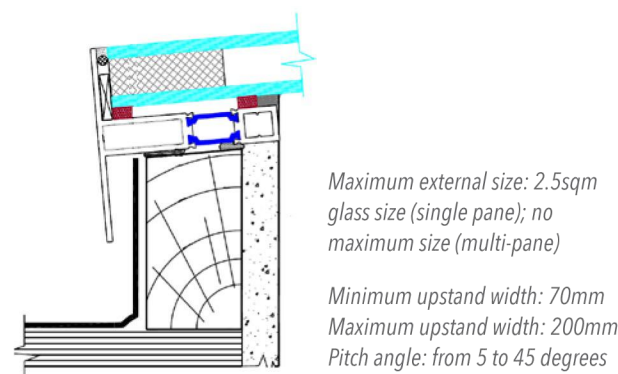

Our rooflights and lanterns offer advanced energy efficiency, achieving an overall U-value as low as 1.6W/m²K and are independently tested to severe weather rating performance, giving you complete peace of mind, whatever the weather. Our lanterns are available with a 40 degree pitch as standard, with the glass jointed together with a thermal foam barrier to ensure they look just as good as they perform. Our range of glass roofs extends beyond rooflights and lanterns, if you are considering a larger or more complex structural glass roof then we can assist. We provide the widest range of custom-designed glass roofs, from lean-to roofs to multi-hipped designs with unobstructed spans of up to 6m.

Lantern cross section

Rooflight cross section

KEY FEATURES

- **Outstanding design**
Minimalist systems.
- **Elegant solutions**
Sleek and contemporary appearance.
- **Energy efficient**
Thermally broken systems achieve an incredibly low U-value of just 1.0W/m²K when triple glazed..
- **Made to order**
Each of our rooflights and lanterns are made to your exact requirements.
- **Handmade**
High quality components, hand assembled by our skilled staff.
- **Minimalist design**
Frameless construction maximises light.
- **System configuration**
As our systems are made to order we have more flexibility over the size and load capacity.
- **Noise reduction**
32mm double glazed unit delivers a noise reduction of 34dB.
- **Weatherproof**
48mm overhang for rooflights and 23mm overhang for lanterns creates better weather seal.
- **Tested**
Independently tested for severe weather performance.
- **Care & maintenance**
Low maintenance and fully guaranteed.
- **Opening rooflights**
Hinged electrically controlled opening rooflights available.
- **Part of a wider range**
Our glass roof range extends to an almost infinite range custom-designed structural glass roofs.