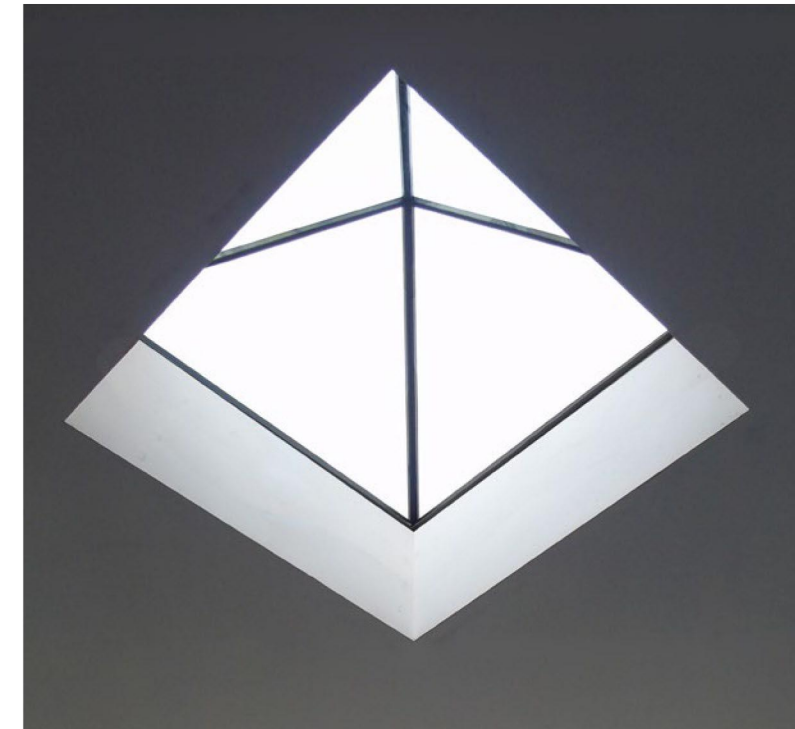

Our rooflights and lanterns offer advanced energy efficiency, achieving an overall U-value as low as 1.6W/m²K and are independently tested to severe weather rating performance, giving you complete peace of mind, whatever the weather. Our lanterns are available with a 40 degree pitch as standard, with the glass jointed together with a thermal foam barrier to ensure they look just as good as they perform. Our range of glass roofs extends beyond rooflights and lanterns, if you are considering a larger or more complex structural glass roof then we can assist. We provide the widest range of custom-designed glass roofs, from lean-to roofs to multi-hipped designs with unobstructed spans of up to 6m.

Lantern cross section

Rooflight cross section

KEY FEATURES

- **Outstanding design**
Minimalist systems.
- **Elegant solutions**
Sleek and contemporary appearance.
- **Energy efficient**
Thermally broken systems achieve an incredibly low U-value of just 1.0W/m²K when triple glazed..
- **Made to order**
Each of our rooflights and lanterns are made to your exact requirements.
- **Handmade**
High quality components, hand assembled by our skilled staff.
- **Minimalist design**
Frameless construction maximises light.
- **System configuration**
As our systems are made to order we have more flexibility over the size and load capacity.
- **Noise reduction**
32mm double glazed unit delivers a noise reduction of 34dB.
- **Weatherproof**
48mm overhang for rooflights and 23mm overhang for lanterns creates better weather seal.
- **Tested**
Independently tested for severe weather performance.
- **Care & maintenance**
Low maintenance and fully guaranteed.
- **Opening rooflights**
Hinged electrically controlled opening rooflights available.
- **Part of a wider range**
Our glass roof range extends to an almost infinite range custom-designed structural glass roofs.