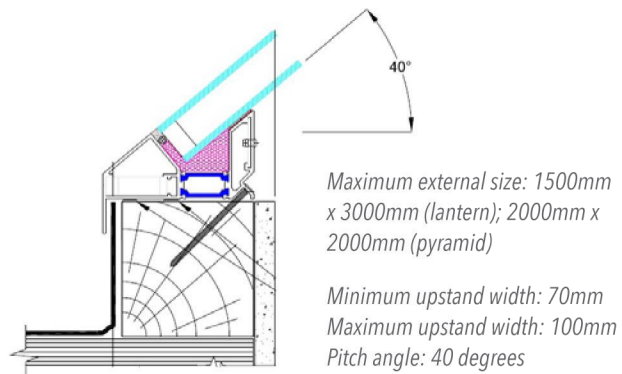

Our rooflights and lanterns offer advanced energy efficiency, achieving an overall U-value as low as 1.6W/m²K and are independently tested to severe weather rating performance, giving you complete peace of mind, whatever the weather. Our lanterns are available with a 40 degree pitch as standard, with the glass jointed together with a thermal foam barrier to ensure they look just as good as they perform. Our range of glass roofs extends beyond rooflights and lanterns, if you are considering a larger or more complex structural glass roof then we can assist. We provide the widest range of custom-designed glass roofs, from lean-to roofs to multi-hipped designs with unobstructed spans of up to 6m.

Lantern cross section

Rooflight cross section

KEY FEATURES

- **Outstanding design**
Minimalist systems.
- **Elegant solutions**
Sleek and contemporary appearance.
- **Energy efficient**
Thermally broken systems achieve an incredibly low U-value of just 1.0W/m²K when triple glazed..
- **Made to order**
Each of our rooflights and lanterns are made to your exact requirements.
- **Handmade**
High quality components, hand assembled by our skilled staff.
- **Minimalist design**
Frameless construction maximises light.
- **System configuration**
As our systems are made to order we have more flexibility over the size and load capacity.
- **Noise reduction**
32mm double glazed unit delivers a noise reduction of 34dB.
- **Weatherproof**
48mm overhang for rooflights and 23mm overhang for lanterns creates better weather seal.
- **Tested**
Independently tested for severe weather performance.
- **Care & maintenance**
Low maintenance and fully guaranteed.
- **Opening rooflights**
Hinged electrically controlled opening rooflights available.
- **Part of a wider range**
Our glass roof range extends to an almost infinite range custom-designed structural glass roofs.