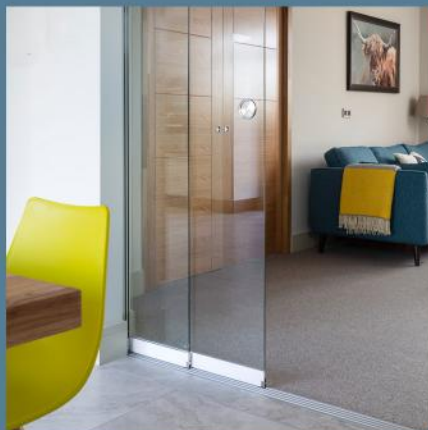

internal glazing