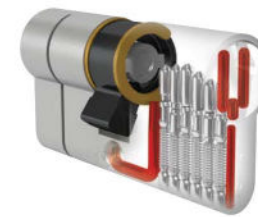

Security as standard

All our front doors feature an advanced multi-point locking system and ultra-secure key cylinders as standard

We understand that the first test of a front door is not how it looks, it is how secure it is. That is why we fit all of our front doors with Winkhaus® autoLock AV3™ lock systems.

The PAS 24 and Secured by Design™ approved autoLock AV3™ system features an innovative magnetic trigger in the outer frame of the door, four self-locking solid hooks ensure a secure closure and these are combined with a central latch and dead bolt.

The autoLock AV3™ is available with an optional day time latch which allows you to open the door from the outside without a key - ideal if you are just nipping to get something from the car as an example.

To provide complete peace of mind all of our doors are installed with ISEO™ F6 Extra S key cylinders. The SKG® 3-star rated cylinder carries the prestigious BSI Kitemark™ and features a 6-pin anti-bump, anti-drill, anti-pick and anti-snap cylinder design.

For those looking for the latest in locking technology our front doors can be installed with a Winkhaus® blueMatic EAV3™ motorised locking system that can be paired with access control systems such as fingerprint reader, contactless entry or even facial recognition.